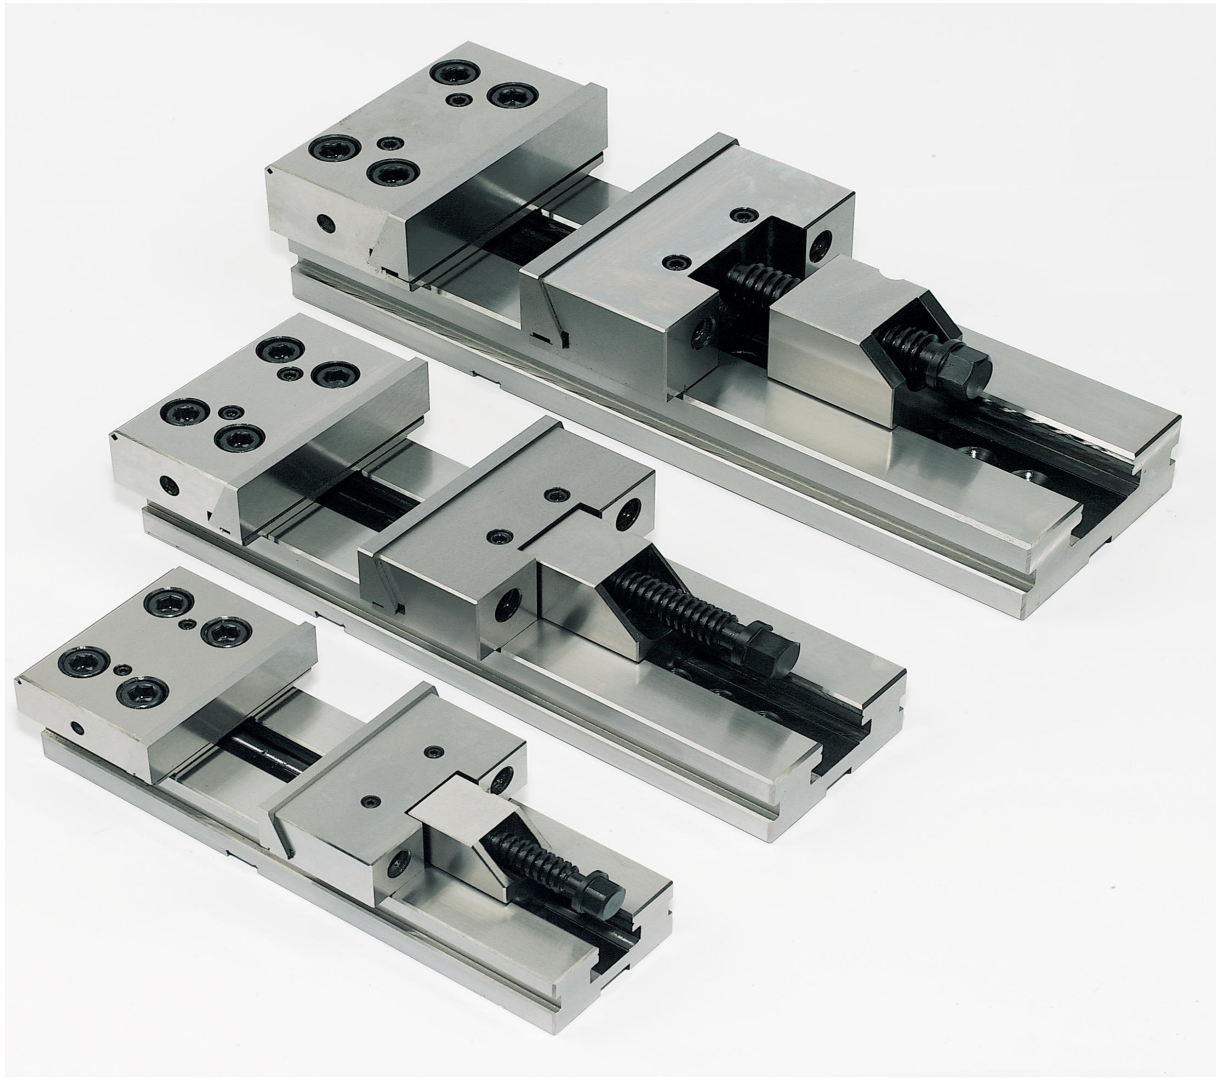

E.W.Equipment

PRECISION MODULAR VICES

Part No.	Jaw Width	Max.Opening	Overall Length	Total Weight	Special Price
MV 100	100	100	270	7Kg	£249.00
MV125	125	150	343	13Kg	£299.00
MV150	150	200	420	26Kg	£349.00
MV200	200	200	495	57Kg	£449.00